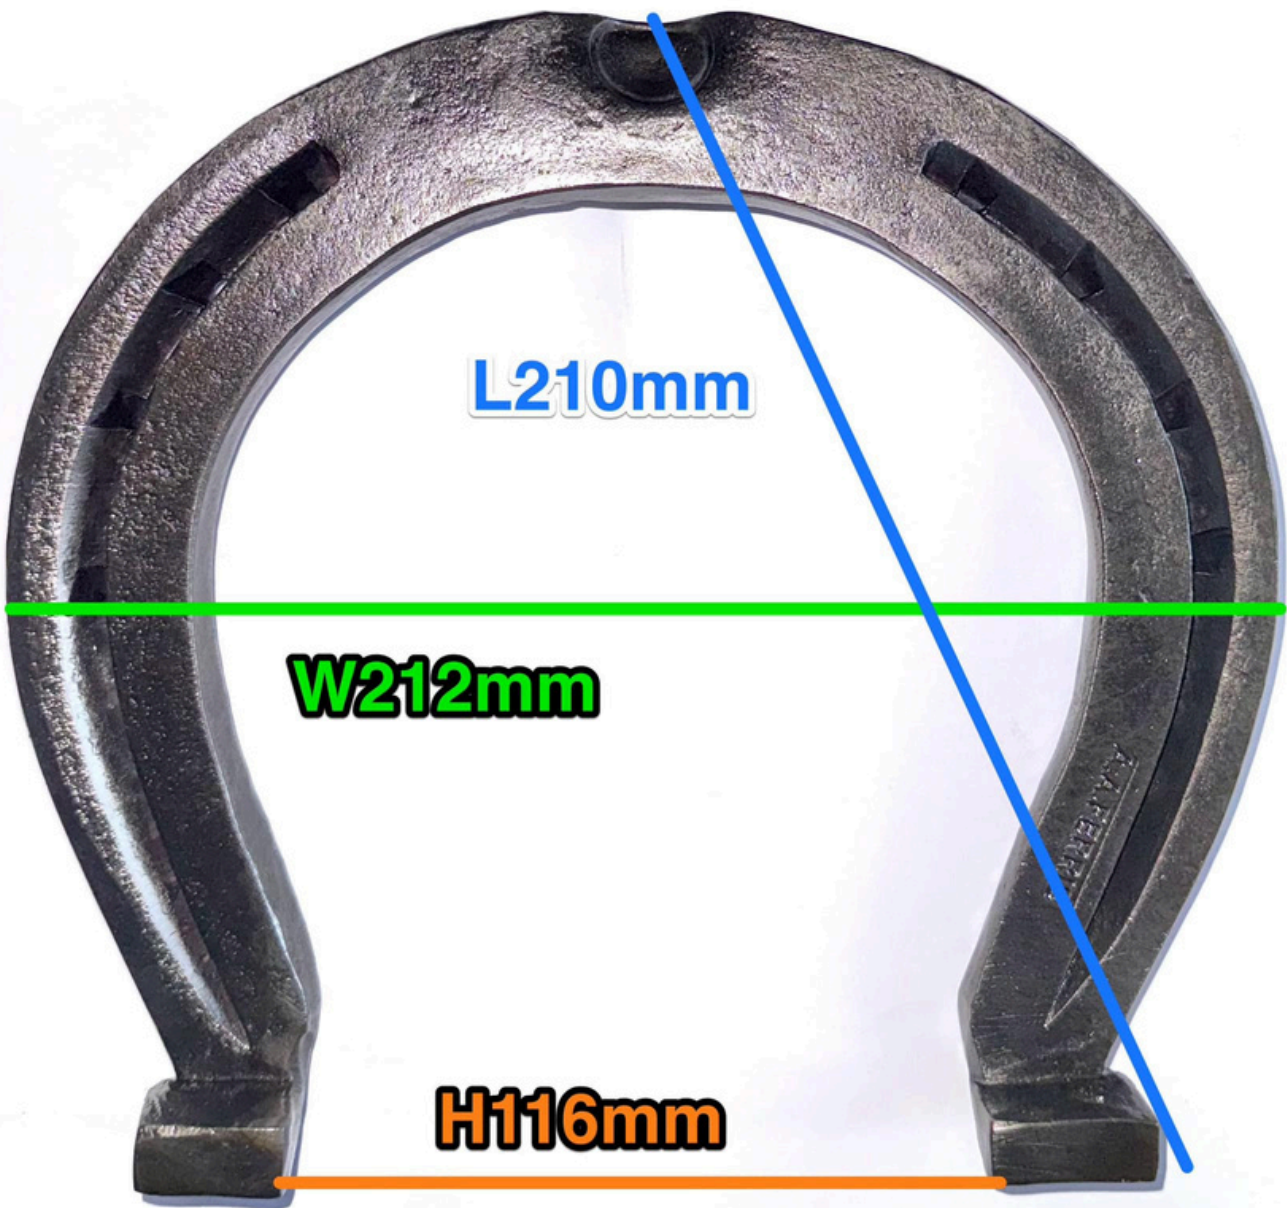

Heel Height 25mm

L210mm

W212mm

H116mm