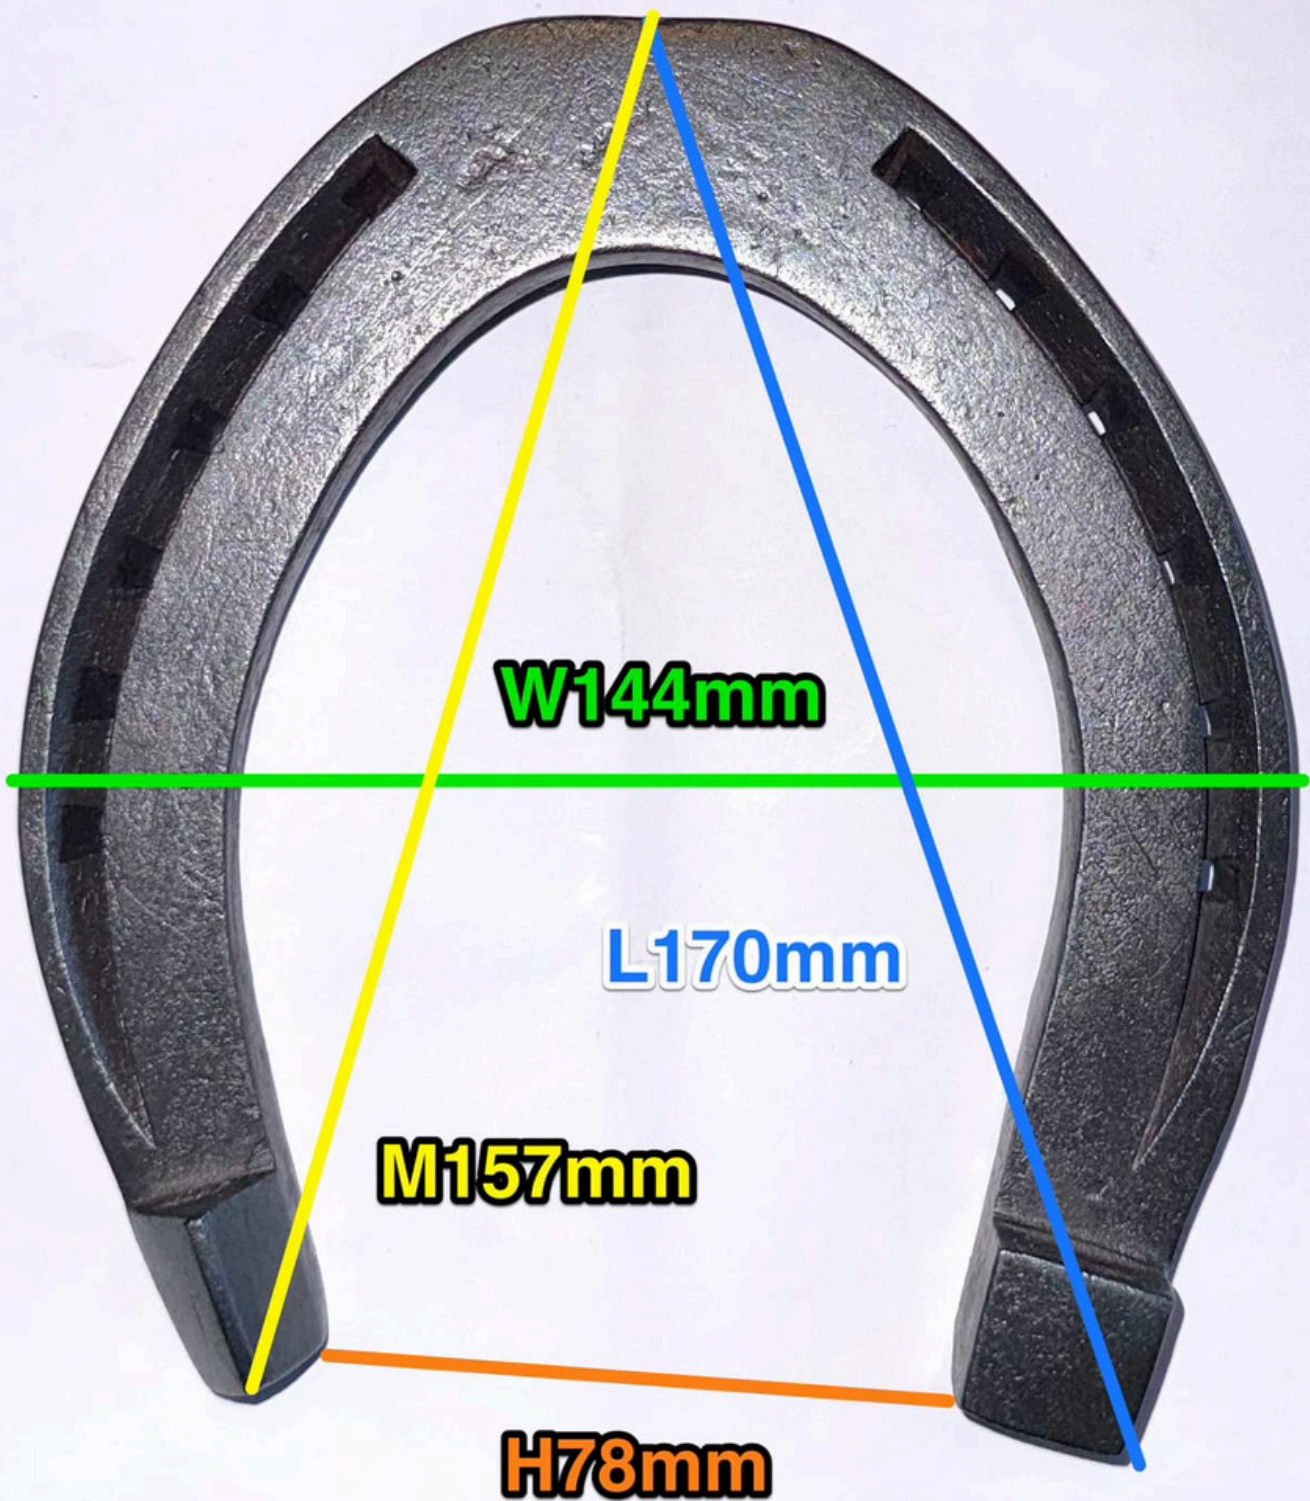

Heel Height 16mm

W144mm

L170mm

M157mm

H78mm